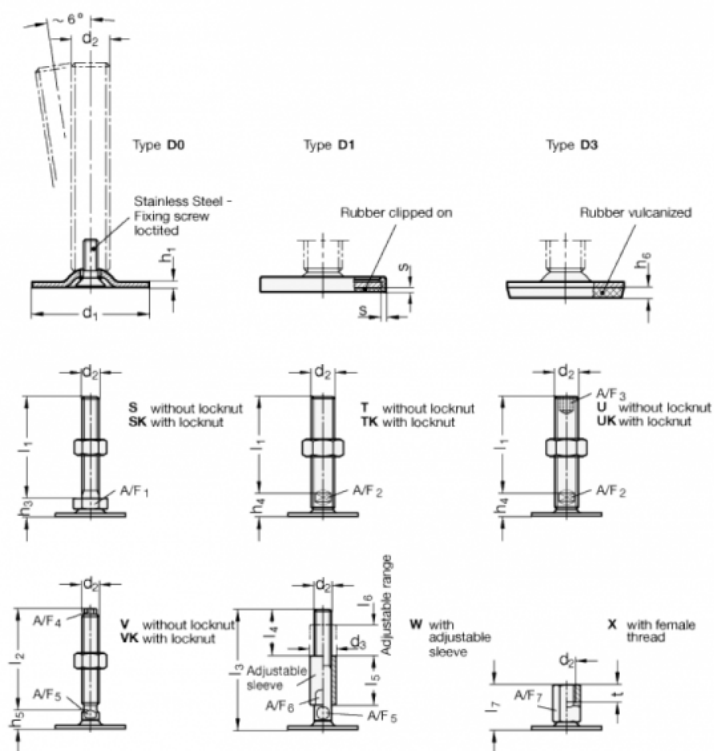

Article number: 204180M24125D0T
 Description: E+G levelling foot
 GN 41-80-M24-125-D0-T
 Note: T Without nut, Wrench flat at the bottom

Measures

A/F2 = 19
 d_1 = 80
 d_2 = M24
 h_1 = 3
 h_4 = 21
 h_6 =
 l_1 = 125
 s =